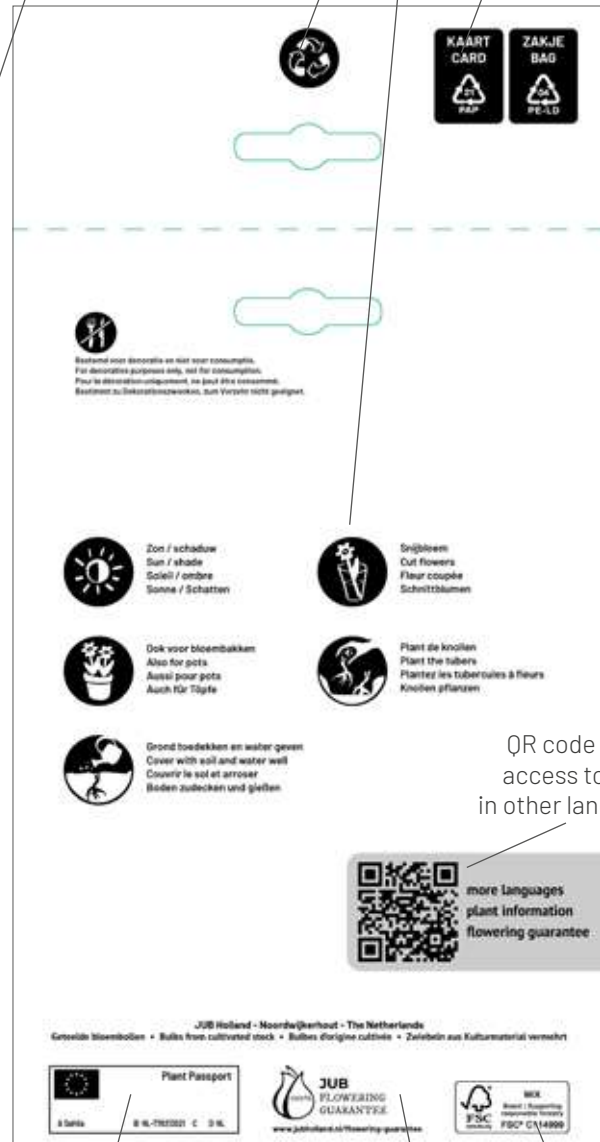

6 pictograms with bulb information and planting instructions

Sustainable Supplier seal; See website: www.sustainablesuppliers.nl

A unique bar code for each product/package

5 pictograms with bulb planting instructions in 9 languages

FRONT

Quantity per pack

Retail price code

Flowering height (cm) and flowering months

Bee attracting bulbs

Recycling symbol

Recycling codes

BACK

Plant Passport has the exact information (traceable) about the origin of the bulbs

QR code with access to info in other languages

FSC code: cardboard from responsible sources

JUB flowering guarantee
See website: www.jubholland.nl/flowering-guarantee. By scanning the QR code you immediately reach the correct website