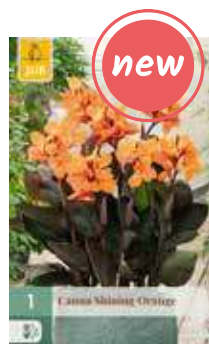

CANNA FOR POTS

111.455 size I
Cleopatra Yellow

111.465 size I
Panache Black

111.470 size I
Red Beauty

111.480 size I
Shining Orange

111.485 size I
Shining Pink

Crocosmia / Freesia / Iris

CROCOSMIA