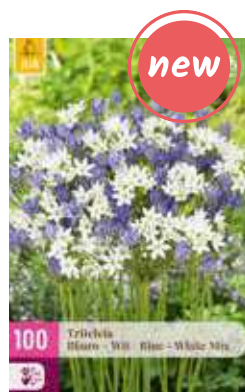

133.070 size 4/5
Triteleia
Blue-White Mix