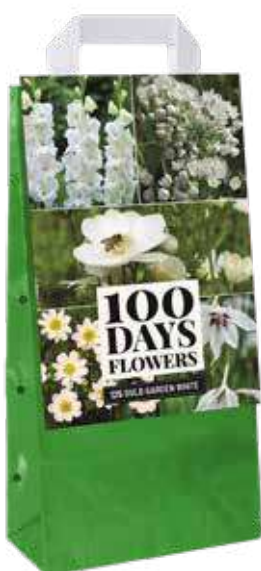

**BULB GARDEN
BLUE**

700.055

Carrier bag with 125 bulbs.
5 varieties

**BULB GARDEN
PINK**

700.060

Carrier bag with 125 bulbs.
5 varieties

**BULB GARDEN
WHITE**

700.062