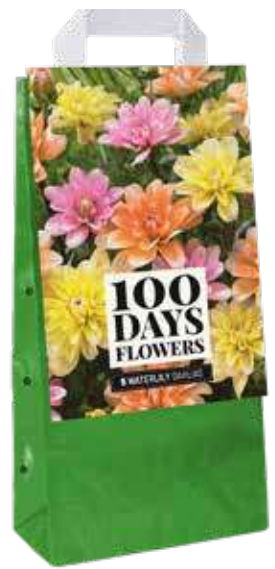

5 DAHLIA WATERLILY MIX

700.047
Carrier bag with 5 bulbs
Size I