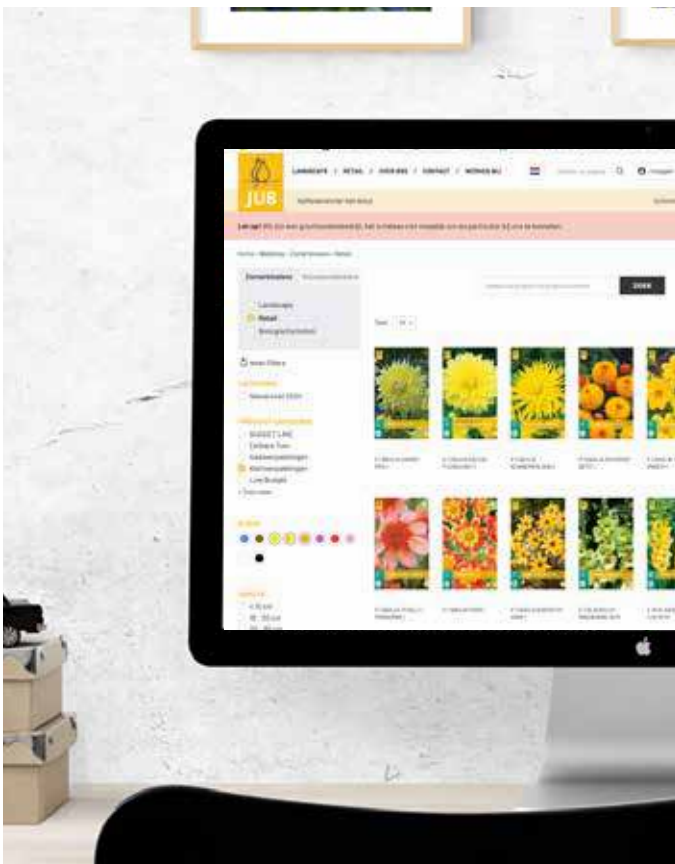

By ordering your bulbs online you will save time and you have an instant overview of what you ordered. You also have an overview of the current stock of available products. Products in stock can be sent quickly. If you have questions about our webshop, please contact our customer service or one of our JUB specialists.

DU Als Kunde haben Sie die Möglichkeit, Ihre Bestellung bei JUB online durch zu führen. Hierfür melden Sie sich im geschützten Bereich auf unserer Homepage an und fordern einen Login-Namen und Code an.

Mit Ihrer online Bestellung sparen Sie Zeit und haben einen Überblick über die bestellte Ware. Es wird Ihnen auch die Verfügbarkeit unserer Produkte angezeigt. Vorrätige Ware kann schnell versendet werden. Wenn Sie Fragen zu unserem Webshop haben, wenden Sie sich bitte an unsere Kundenbetreuung oder an unsere Spezialisten bei JUB.

FR En tant que client, vous avez la possibilité de vous connecter sur une plateforme sécurisée de notre site internet enfin de vous confirmer vos commandes online. Pour obtenir votre login, contactez notre service clientèle.

En commandons online vous gagnerez du temps et vous aurez de suite le détail de votre commande. Vous avez également l'état du stock actuel des articles disponibles. Les articles en stock pourront vous être adressés rapidement. Pour tous renseignements sur notre webshop prenez contact avec notre service clientèle ou un de nos spécialistes JUB.