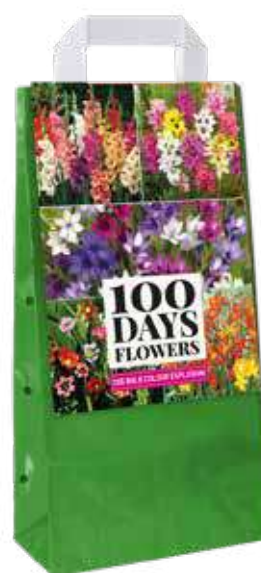

**BULB GARDEN
COLOUR EXPLOSION**

700.070

Carrier bag with 125 bulbs.
5 varieties