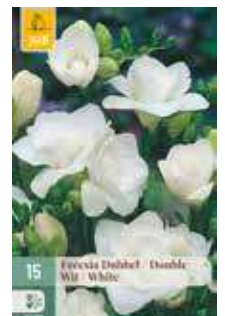

112.850 size 5/+
Double White