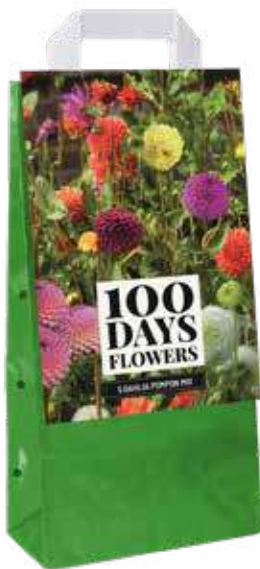

Bulb Garden bags

80 GLADIOLUS MIX

700.005
Carrier bag with 80 bulbs
Size 10/12

5 DAHLIA CACTUS MIX

700.015
Carrier bag with 5 bulbs
Size I

5 DAHLIA DECO MIX

700.020
Carrier bag with 5 bulbs
Size I

5 DAHLIA POMPON MIX