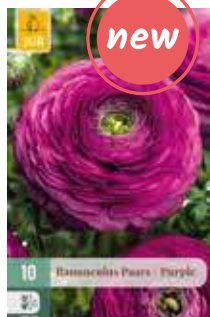

114.590 size 6/7
Purple