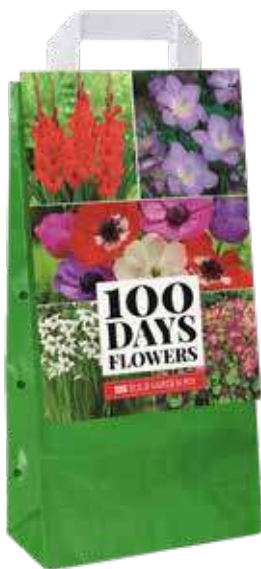

700.035
Carrier bag with 5 bulbs
Size I

5 DAHLIA TOPMIX

700.045
Carrier bag with 5 bulbs
Size I

5 DAHLIA WATERLILY MIX

700.047
Carrier bag with 5 bulbs
Size I

**BULB GARDEN
MIX**

700.050

Carrier bag with 125 bulbs.
5 varieties