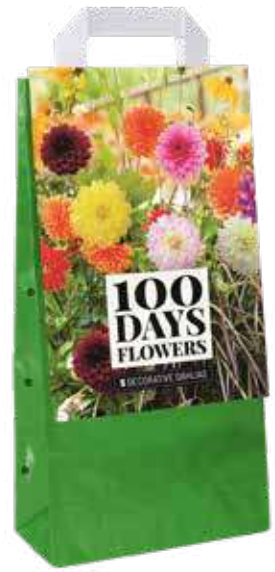

Bulb Garden bags

80 GLADIOLUS MIX

700.005
Carrier bag with 80 bulbs
Size 10/12

5 DAHLIA CACTUS MIX

700.015
Carrier bag with 5 bulbs
Size I

5 DAHLIA DECO MIX

700.020
Carrier bag with 5 bulbs
Size I

5 DAHLIA POMPON MIX