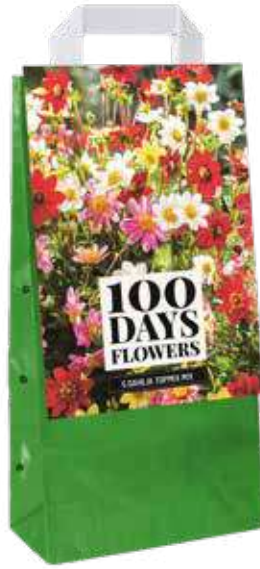

5 DAHLIA TOPMIX

700.045
Carrier bag with 5 bulbs
Size I