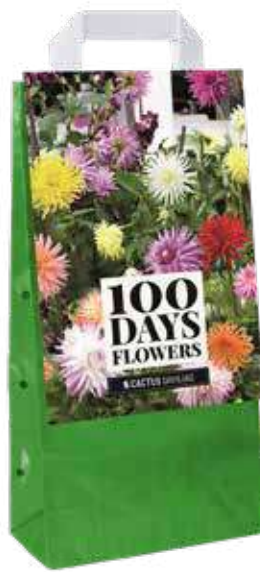

5 DAHLIA CACTUS MIX

700.015
Carrier bag with 5 bulbs
Size I